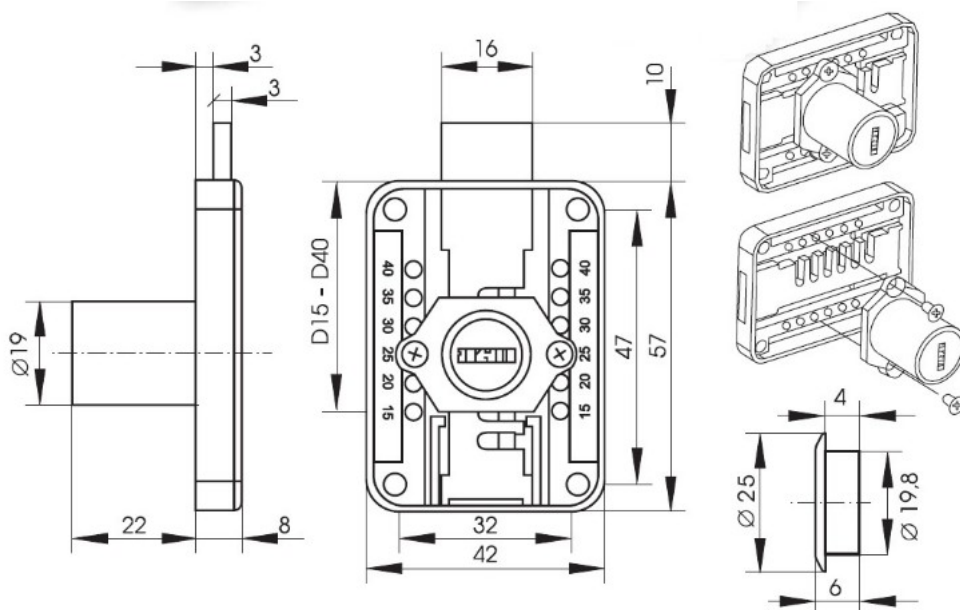

PRODUCT SHEET

Description:

Rim Lock MIC965, $\varnothing 19 \times 22$ mm, Right, NPL, HCK SISO, #J11, Adjustable Cylinder, Backset 15, 20, 25, 30, 35 or 40mm, Pre-installed, Pre-installed to 25mm

Item number:

14.01.013-0

Units	Box	Carton	HS Code	Barcode
Pcs.	15	150	8301300000	
				5704866031660

RIGHT

SISO A/S

Mileparken 11
DK-2740 Skovlunde
Denmark
VAT: DK 24786013

Phone +45 45 830 900

www.siso.dk
siso@siso.dk

Danske Bank
Nytorv Branch
Copenhagen
SWIFT: DABADKKK